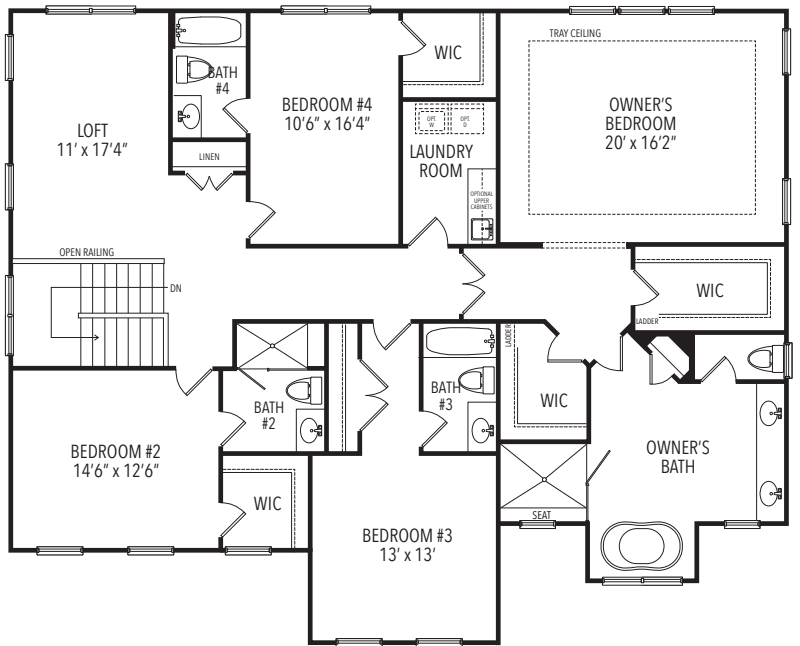

UPPER LEVEL

LOWER LEVEL

CHELSEA | LOT 10
 5 Bedrooms | 5.5 Baths
 5,675 Finished Sq. Ft.

These floorplans and renderings are an artist's representation provided for illustrative purposes only. Actual product and specifications may vary in dimension or detail from these drawings and are subject to change without notice. Window configurations and floorplans may vary depending on selected elevation or other factors. Not all options may be available on all lots. The left-to-right orientation of each floorplan may be reversed or a mirror image of that depicted herein depending on the location of the home in the community. See Sales Consultant for more detailed plans and specifications.