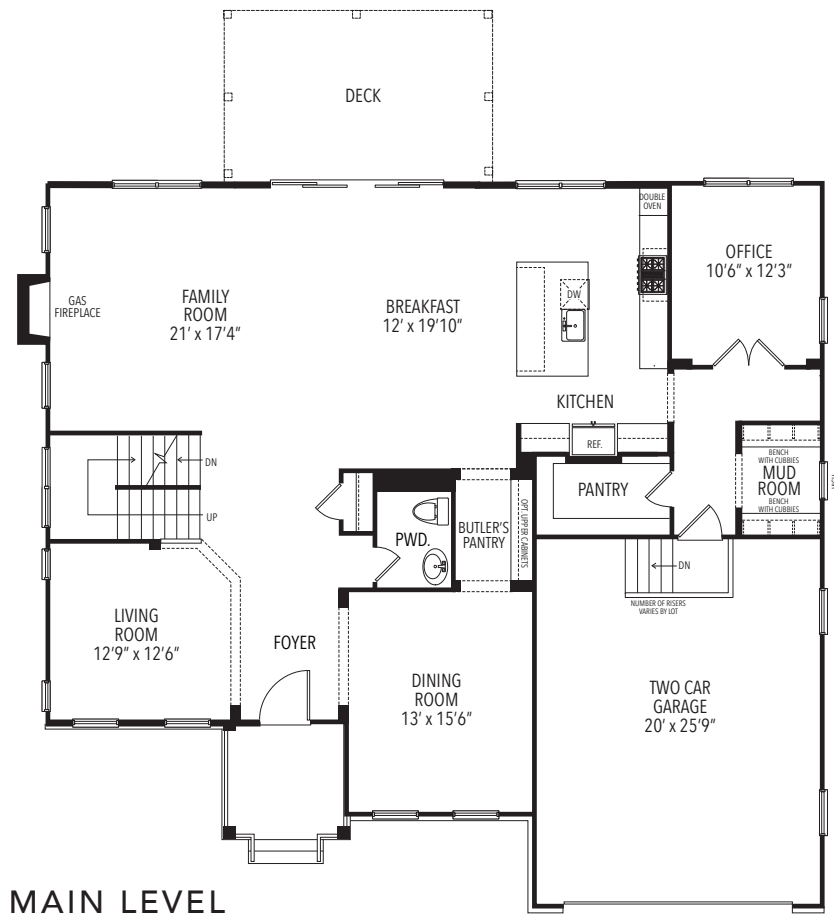

MAIN LEVEL

CHELSEA | LOT 10
5 Bedrooms | 5.5 Baths
5,675 Finished Sq. Ft.

These floorplans and renderings are an artist's representation provided for illustrative purposes only. Actual product and specifications may vary in dimension or detail from these drawings and are subject to change without notice. Window configurations and floorplans may vary depending on selected elevation or other factors. Not all options may be available on all lots. The left-to-right orientation of each floorplan may be reversed or a mirror image of that depicted herein depending on the location of the home in the community. See Sales Consultant for more detailed plans and specifications.