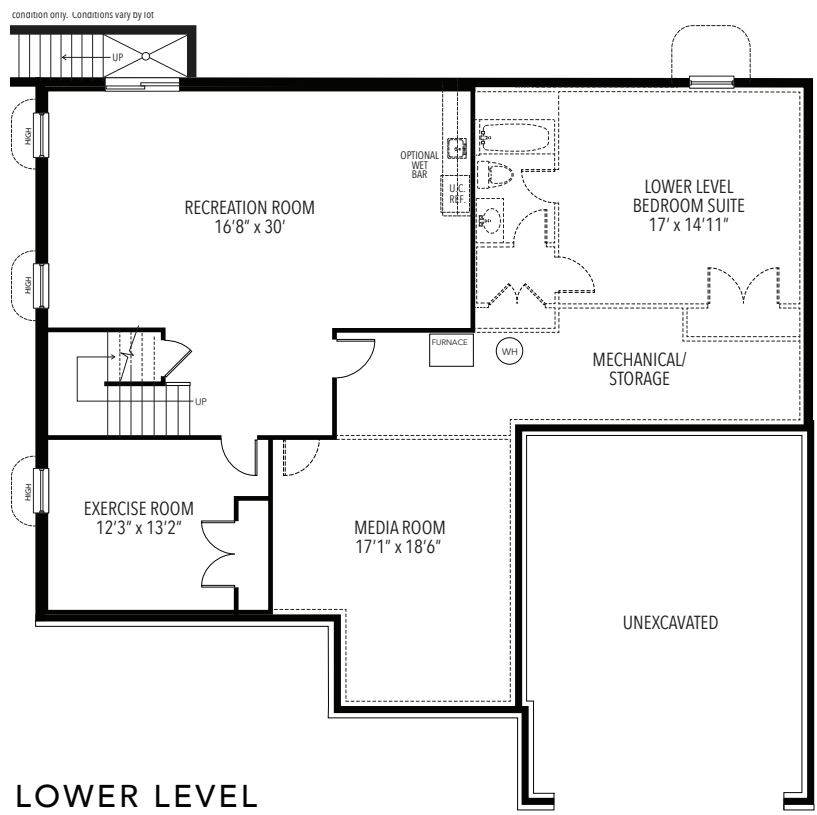

UPPER LEVEL

LOWER LEVEL

CHELSEA | LOT 10
 5 Bedrooms | 5.5 Baths
 5,675 Finished Sq. Ft.

These floorplans and renderings are an artist's representation provided for illustrative purposes only. Actual product and specifications may vary in dimension or detail from these drawings and are subject to change without notice. Window configurations and floorplans may vary depending on selected elevation or other factors. Not all options may be available on all lots. The left-to-right orientation of each floorplan may be reversed or a mirror image of that depicted herein depending on the location of the home in the community. See Sales Consultant for more detailed plans and specifications.