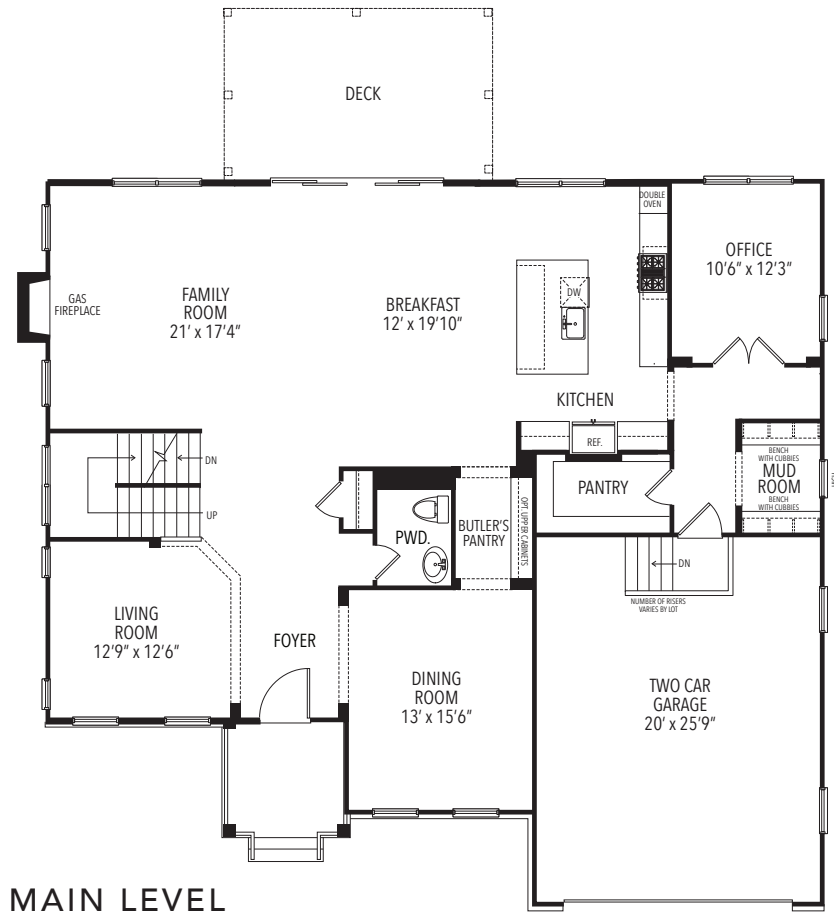

Smith | Schneider

MAIN LEVEL

UPPER LEVEL

LOWER LEVEL

**2518 REMINGTON STREET**  
 5 Bedrooms | 5.5 Baths  
 5,675 Finished Sq. Ft.

These floorplans and renderings are an artist's representation provided for illustrative purposes only. Actual product and specifications may vary in dimension or detail from these drawings and are subject to change without notice. Window configurations and floorplans may vary depending on selected elevation or other factors. Not all options may be available on all lots. The left-to-right orientation of each floorplan may be reversed or a mirror image of that depicted herein depending on the location of the home in the community. See Sales Consultant for more detailed plans and specifications.