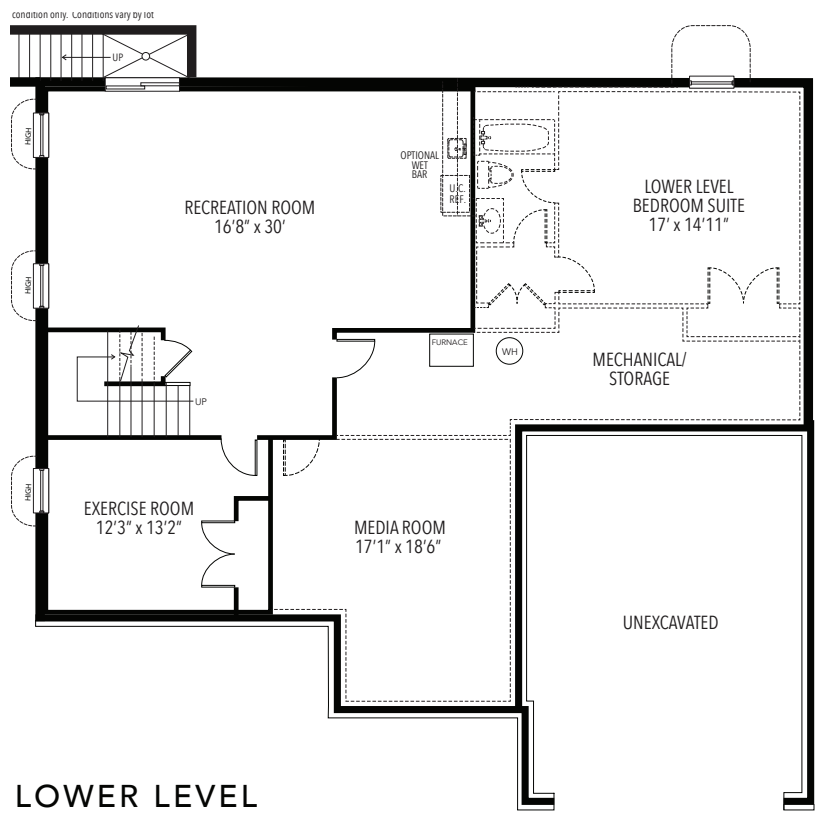

Smith | Schneider

MAIN LEVEL

UPPER LEVEL

LOWER LEVEL

**2518 REMINGTON STREET**  
 5 Bedrooms | 5.5 Baths  
 5,675 Finished Sq. Ft.

These floorplans and renderings are an artist's representation provided for illustrative purposes only. Actual product and specifications may vary in dimension or detail from these drawings and are subject to change without notice. Window configurations and floorplans may vary depending on selected elevation or other factors. Not all options may be available on all lots. The left-to-right orientation of each floorplan may be reversed or a mirror image of that depicted herein depending on the location of the home in the community. See Sales Consultant for more detailed plans and specifications.