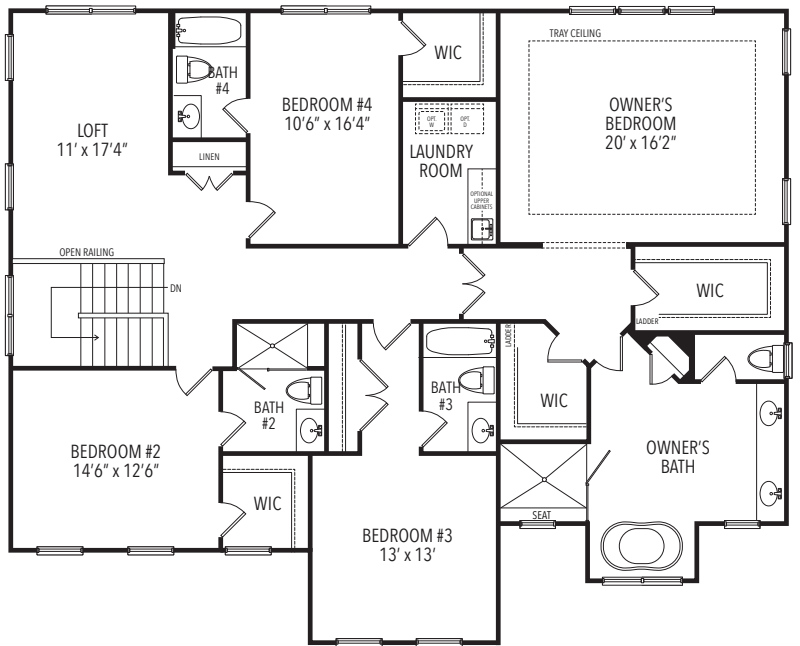

Smith | Schneider

MAIN LEVEL

UPPER LEVEL

LOWER LEVEL

**2518 REMINGTON STREET**  
 5 Bedrooms | 5.5 Baths  
 5,675 Finished Sq. Ft.

These floorplans and renderings are an artist's representation provided for illustrative purposes only. Actual product and specifications may vary in dimension or detail from these drawings and are subject to change without notice. Window configurations and floorplans may vary depending on selected elevation or other factors. Not all options may be available on all lots. The left-to-right orientation of each floorplan may be reversed or a mirror image of that depicted herein depending on the location of the home in the community. See Sales Consultant for more detailed plans and specifications.